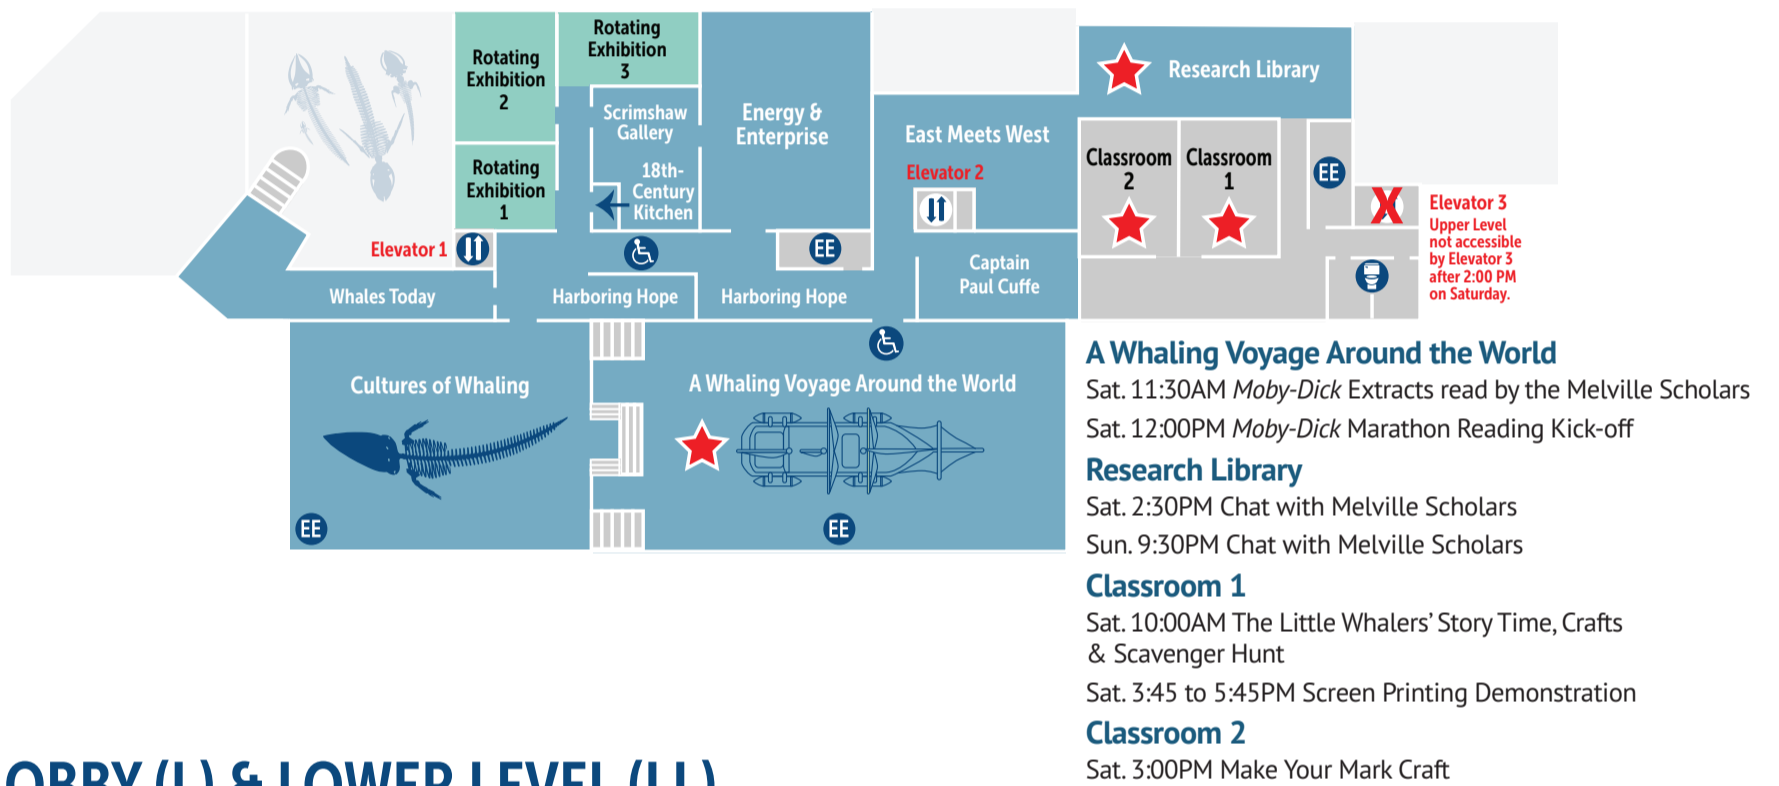

MUSEUM DIRECTORY

UPPER LEVEL (UL)

MAIN LEVEL (ML)

LOBBY (L) & LOWER LEVEL (LL)

Johnny Cake Hill

KEY

-  Restrooms
-  All-Gender Restrooms
-  Information
-  Elevator (L/LL-ML)
-  Elevator (ML/UL)
-  Stairs
-  Emergency Exit
-  Ramp
-  Marathon Programming
-  Concession