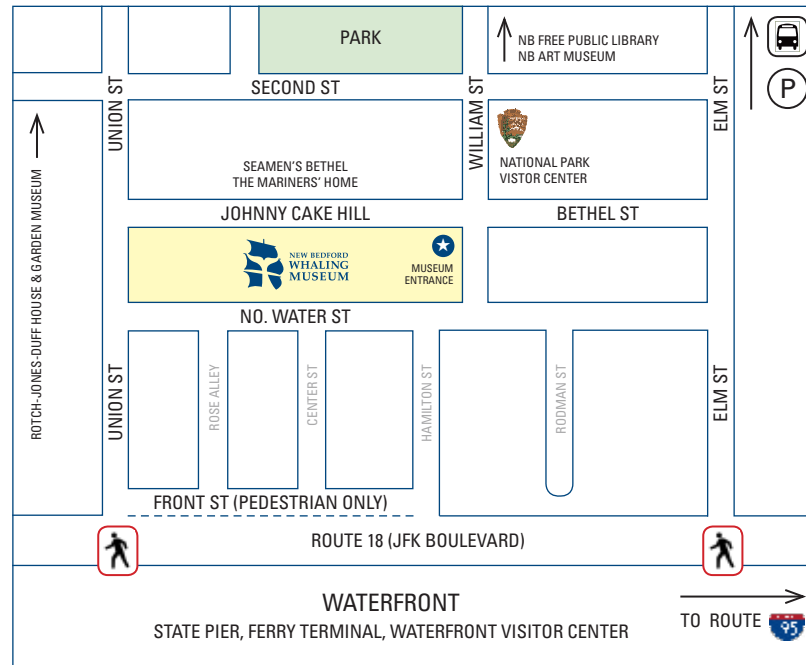

Museum Hours

April – December

Daily 9 a.m. to 5 p.m.

Select galleries open until 8 p.m. on the second Thursday of every month.

January – March

Tuesday – Saturday 9 a.m. to 4 p.m.

Sunday 11 – 4 p.m. | Open on Holiday Mondays

Select galleries open until 8 p.m. on the second Thursday of every month.

Closed Thanksgiving, Christmas and New Year's Day

Museum Policy

- Children under 14 years must be accompanied by an adult.
- No backpacks, packages, oversized bags or umbrellas in the Museum. Free lockers are provided near the admissions desk.
- Food is allowed in Jacobs Family Gallery only, adjacent to main entrance.
- Please silence your cell phones.
- You may photograph, videotape, and make artistic sketches for non-commercial and personal use only unless otherwise posted. The Museum reserves the right to photograph or videotape visitors to advance our mission.

18 Johnny Cake Hill, New Bedford MA 02740-6398

508-997-0046 | whalingmuseum.org