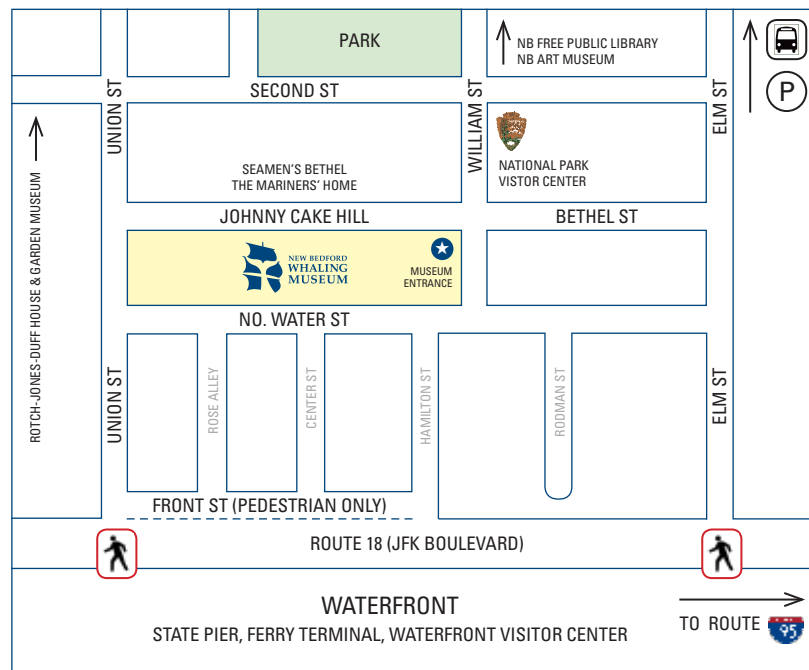

Join Our Crew

Join today & apply admission to your membership fee

Members receive:

- Free admission
- 10% discount in The White Whale Museum Store
- Discounts on many programs & events
- Subscription to our newsletter

Located in the heart of New Bedford Whaling National Historical Park, New Bedford Whaling Museum is the world's most comprehensive museum devoted to the global story of human interaction with whales through time. Newly expanded galleries feature five whale skeletons; a half-scale model of the whale ship *Lagoda*; outstanding collections of fine and decorative art, artifacts and scrimshaw; and the Casa dos Botes Discovery Center, gift of William M. Wood III, where families can explore and learn together.

Host your unique event at the Whaling Museum

specialevents@whalingmuseum.org or 508-717-6833 ext. 133

Museum Hours

April – December

Daily 9 a.m. to 5 p.m.
Select galleries open until 8 p.m. on the second Thursday of every month.

January – March

Tuesday – Saturday 9 a.m. to 4 p.m.
Sunday 11 – 4 p.m. | Open on Holiday Mondays
Select galleries open until 8 p.m. on the second Thursday of every month.
Closed Thanksgiving, Christmas and New Year's Day

Museum Policy

- Children under 14 years must be accompanied by an adult.
- No backpacks, packages, oversized bags or umbrellas in the Museum. Free lockers are provided near the admissions desk.
- Food is allowed in Jacobs Family Gallery only, adjacent to main entrance.
- Please silence your cell phones.
- You may take non-flash photos and videos for private non-commercial use. No photos or videos of works on loan to the Museum, or where the “non-photo” icon is displayed.
- Members of the media must contact the Marketing Department before arrival.